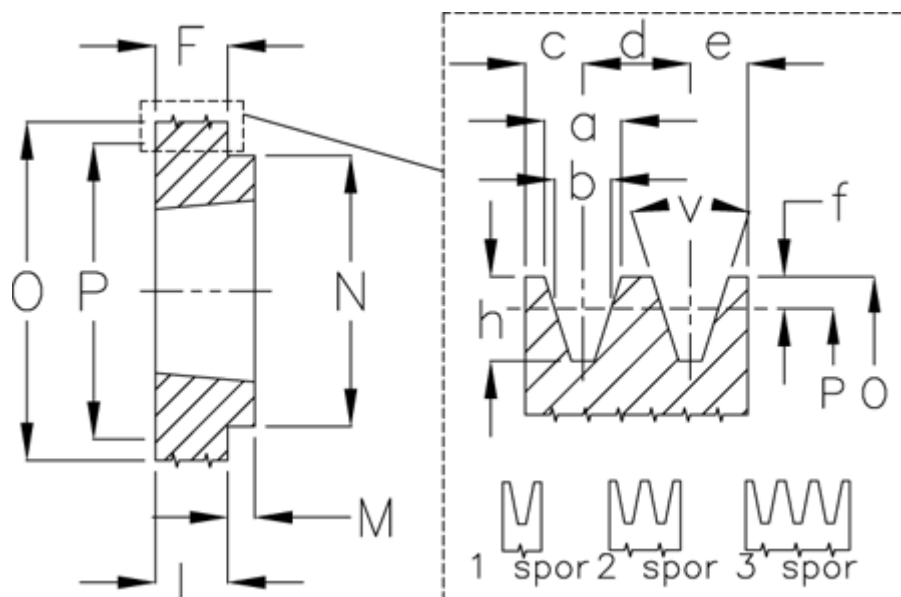

Article number: 604113012501

Description: V-belt pulley SPZ 125/1 TL1610

Measures

a	= 9.7	For bush	= 1610	P	= 125
b	= 8.5	h	= 11.0	Type	= SPZ
Bush ζ max	= 42	J	= -	v	= 38 grader
c	= 8.0	L	= 25		
d	= 12.0	m	= 9		
e	= 8.0	N	= 92		
f	= 2.0	Number of ribs	= 1		
F	= 16	O	= 129.0		